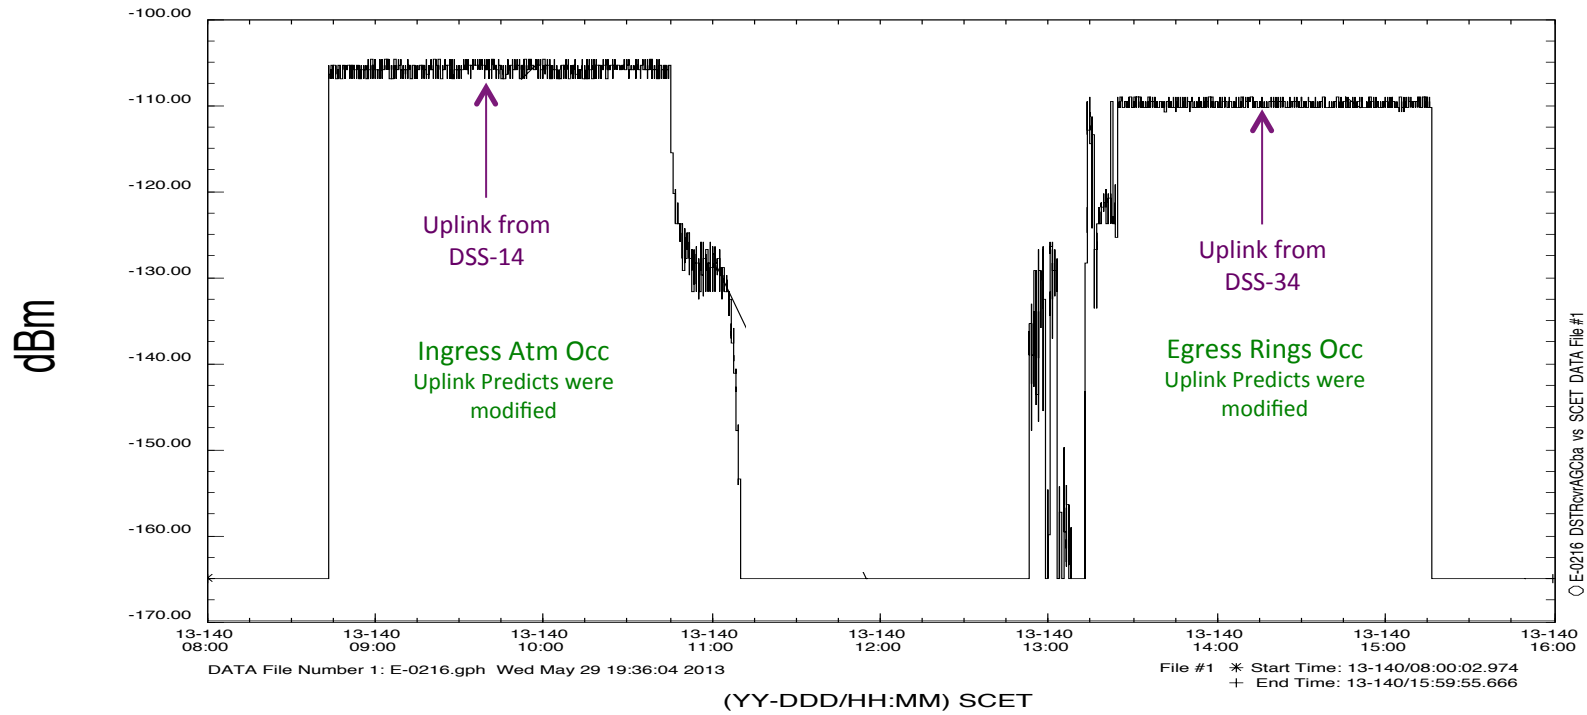

E-0216 (DSTRcvrAGCba) vs SCET

Date: Wed. May. 29, 2013 19:52:02

E-0418 (DST_UNLOCK) vs SCET

Date: Wed. May. 29, 2013 19:48:13

0 = DST in lock
1 = DST out of lock

E-0224 (DST_SPE_F_ba) vs SCET

Date: Wed. May. 29, 2013 19:50:136

Rev 190 DST AGC & Lock Status During The Occultations E-0216 (DSTRcvrAGCba) vs SCET

Date: Wed. May. 29, 2013 19:36:04

E-0418 (DST_UNLOCK) vs SCET

Date: Wed. May. 29, 2013 19:45:11